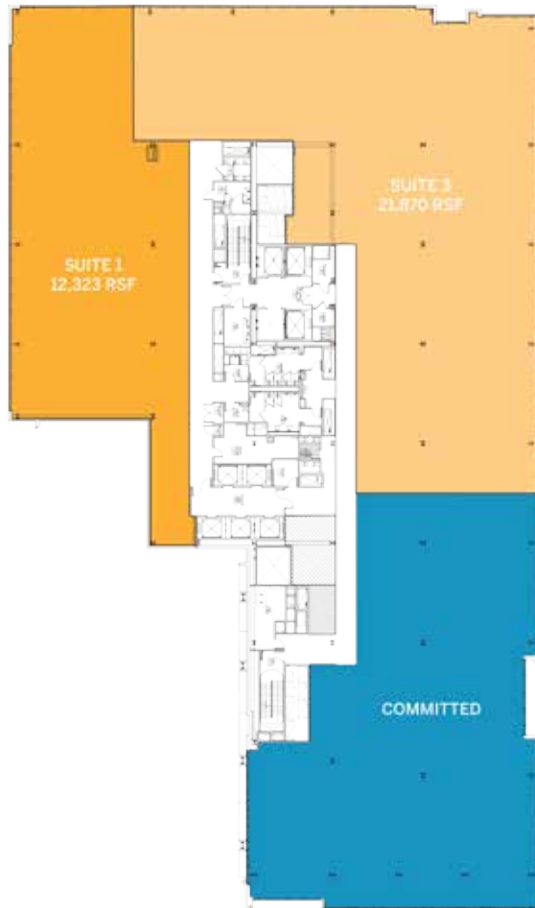

ALEXANDRIA®

**LONGWOOD CENTER | 360 Longwood Avenue, Boston MA**

*83,550 RSF Available*

7th Floor

8th Floor