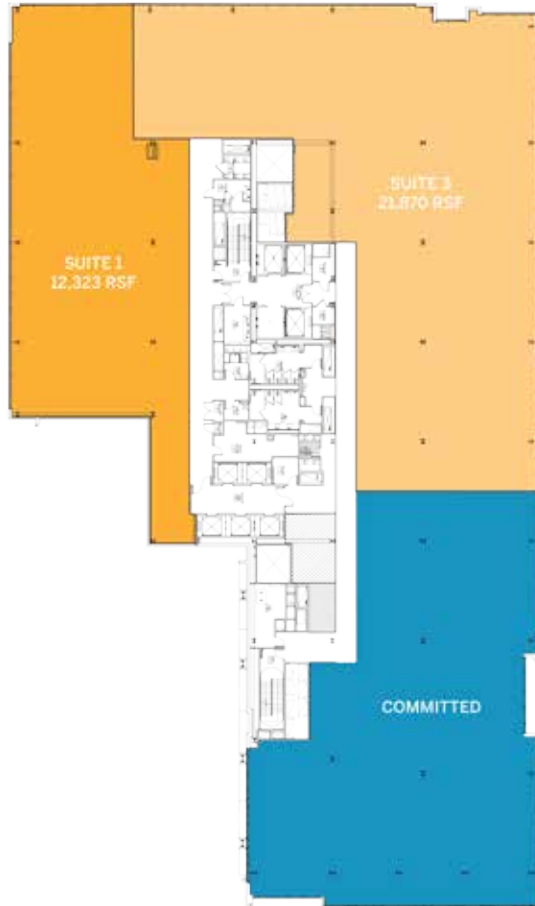

ALEXANDRIA®

LONGWOOD CENTER | 360 Longwood Avenue, Boston MA

83,550 RSF Available

7th Floor

8th Floor